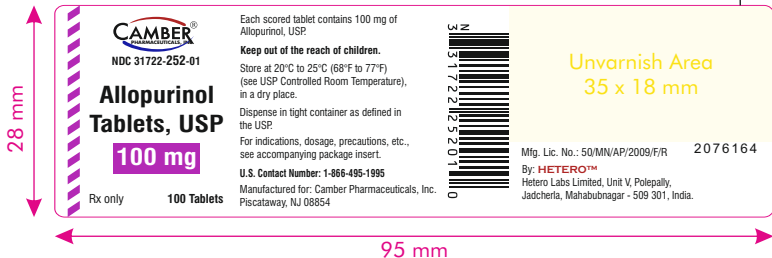

Allopurinol 100mg Tablets 100's Pack Container Label

GTIN XXXXXXXXXX
SN SSSSSSSSSSSSS
EXP MM/YYYY
LOT XXXXXXXXX

Customer	Camber	Market	USA
Dimensions	95 x 28 mm		
Printing Colours(04)	Pantone 1805 c	Pantone Purple c	Pantone 2736 c
	Black C		
Non Printing Colors	Die cut	Unvarnish Area