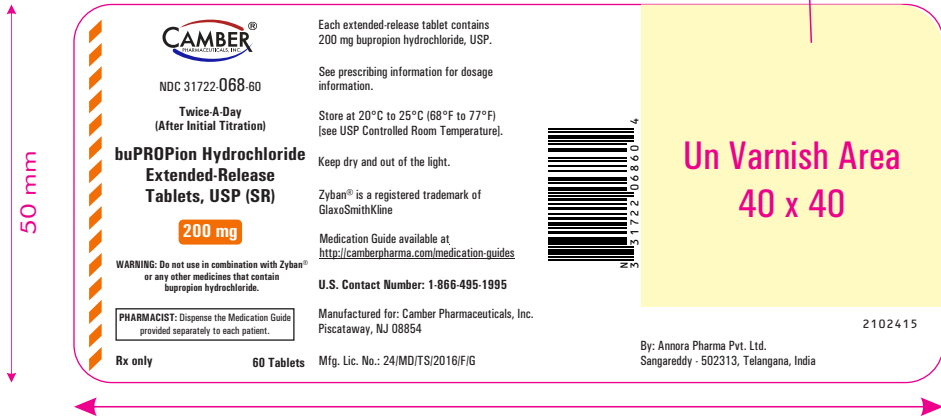

50 mm

115 mm

Artwork information

Customer	Camber	Market	USA
Dimensions	115 x 50 mm		
Printing Colours	Pantone 1805 C PANTONE Orange 021 C Pantone 2736 C Black		
Non Printing Colors	Die cut & Unvarnish Area		
Others: