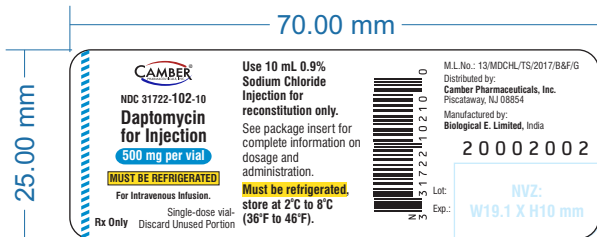

Unwinding Direction

Size : 70 x 25 mm

Colors: 5

PANTONE 1805 C

PANTONE 2736 C

PANTONE Yellow C

PANTONE Process Black C

PANTONE Process Blue C